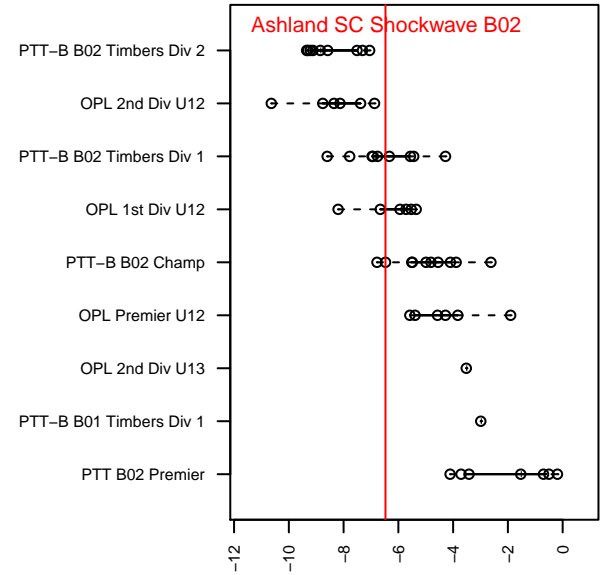

**attack and defense rating
relative to others at age
and all opponents in last 13 months**