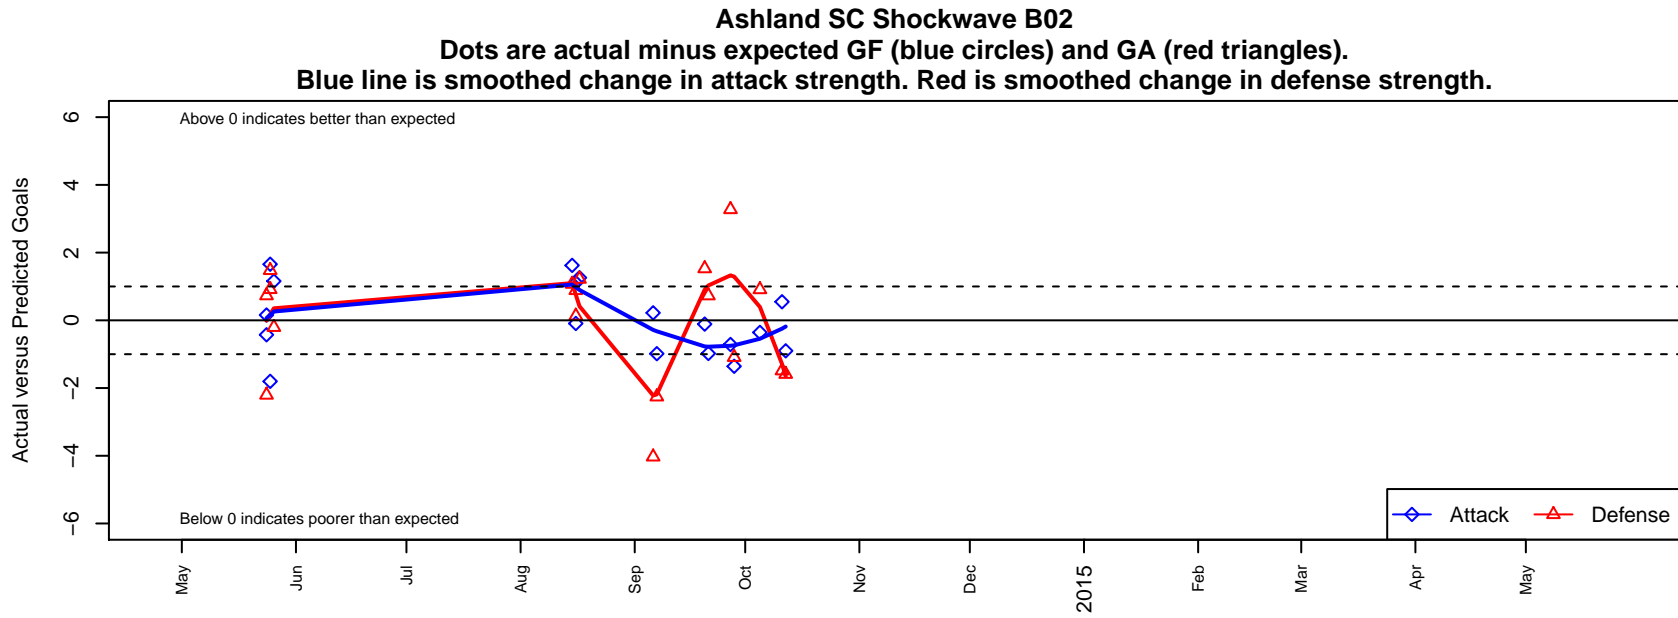

# Ashland SC Shockwave B02

Ashland SC  
Ashland, OR  
B02 total strength=472  
attack=0.45 defense=0.23  
fall league = PTT-B B02 Championship

alt names used:  
ASC Shockwave 02B  
Shockwave  
ASC Shockwave B02

Venues played:  
2014 Rogue Memorial BU11 Sierra 9v9  
2014 Mt Hood Challenge U12  
2014 PTT-B B02 Championship

**attack and defense variance (black dot)  
relative to other teams  
and top 10 in region**